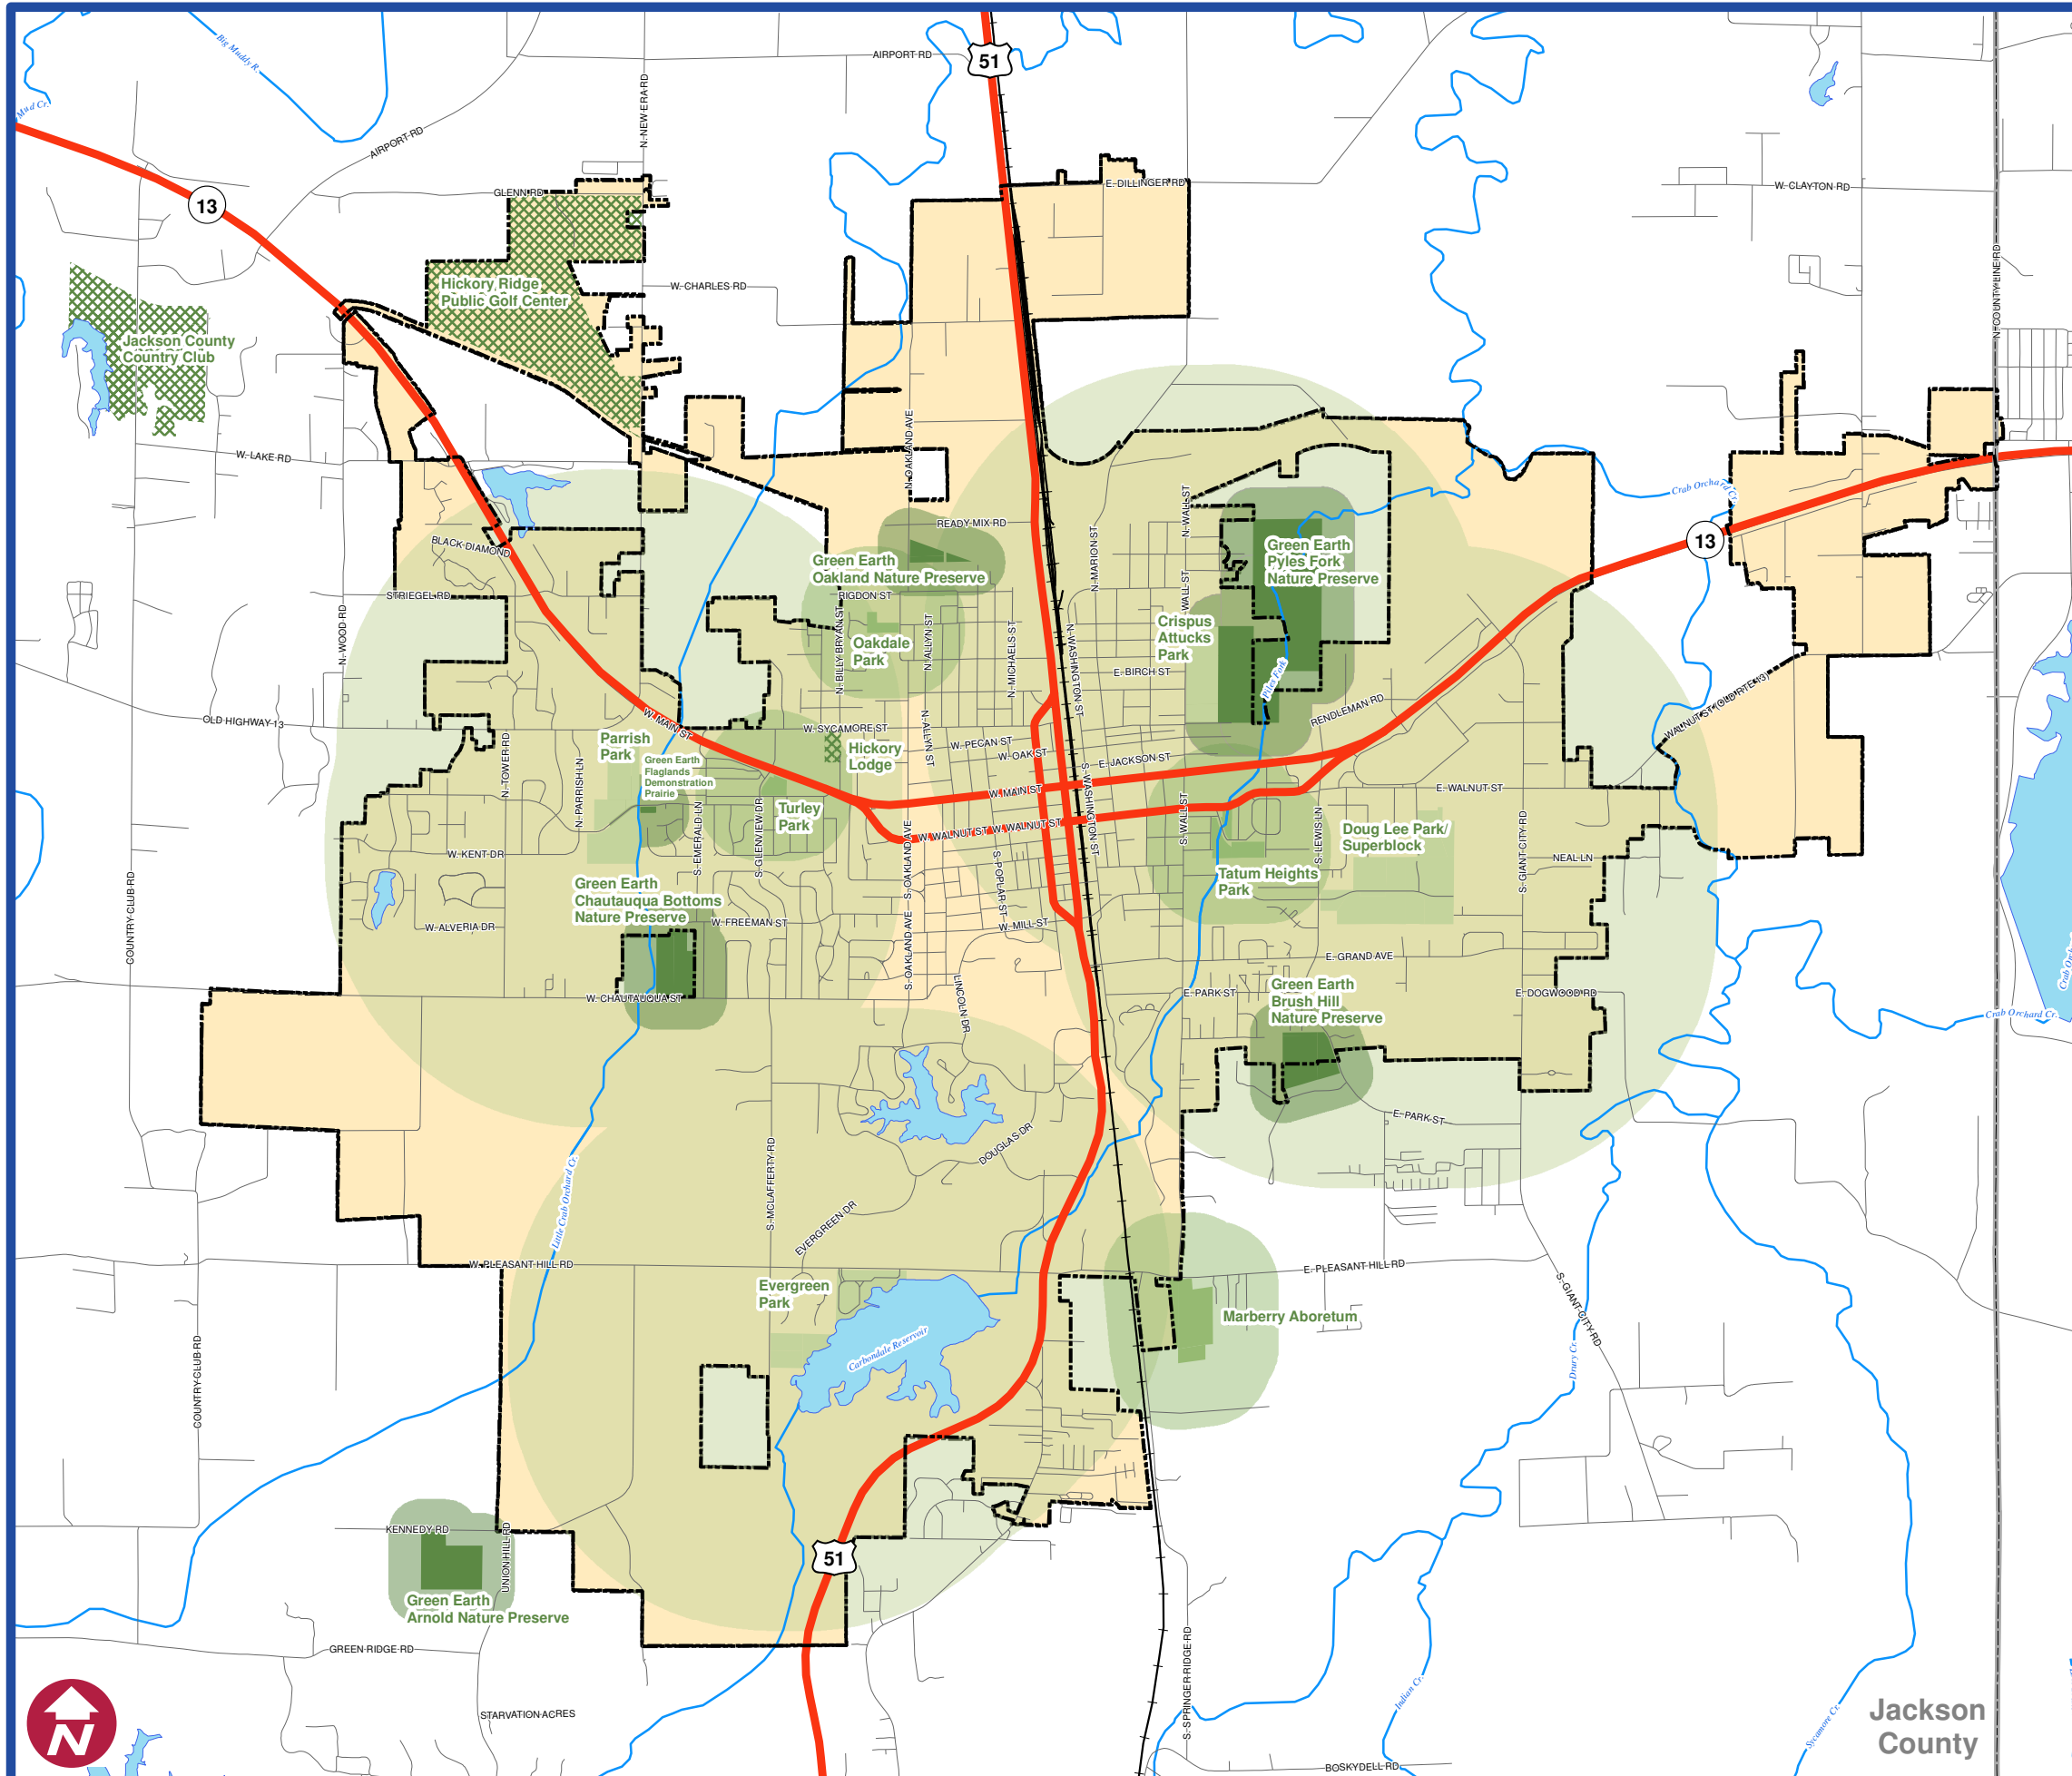

2.2 Park Service Areas

PARKS & NATURAL AREAS

- Community Park
- Neighborhood Park
- Pocket Park / Natural Area
- Special Use Park

PARK SERVICE AREAS

- Community Park Service Area (1 mile)
- Neighborhood Park Service Area (1/4 mi)
- Natural Area Service Area (1/8 mi)

BOUNDARIES & INFRASTRUCTURE

- City Limits
- County Boundary
- Lakes
- Streams
- Railroad

PARKS & NATURAL AREAS	TYPE	ACRES
Crispus Attucks Park	Community Park	27.84
Evergreen Park	Community Park	29.7
Doug Lee Park/Superblock	Community Park	85.45
Parrish Park	Community Park	49.01
Total	Community Park	192
Oakdale Park	Neighborhood Park	3.93
Tatum Heights Park	Neighborhood Park	11.88
Turley Park	Neighborhood Park	3.85
William Marberry Arboretum	Neighborhood Park	27.62
Total	Neighborhood Park	47.28
Hickory Lodge Park District	Special Use Park	4.81
Hickory Ridge Public Golf Course	Special Use Park	253.87
Jackson County Country Club	Special Use Park	155.35
Total	Special Use Park	414.03
Green Earth Pyles Fork Nature Preserve	Natural Area	124
Green Earth Brush Hill Nature Preserve	Natural Area	23.48
Green Earth Oakland Nature Preserve	Natural Area	6.46
Green Earth Chautauqua Bottoms Nature Preserve	Natural Area	21.24
Green Earth Fernlands Nature Preserve	Natural Area	28.02
Green Earth Flaglands Demonstration Prairie	Natural Area	0.92
Total	Natural Area	204.12
GRAND TOTAL		857.43

Park Service Areas

City of Carbondale